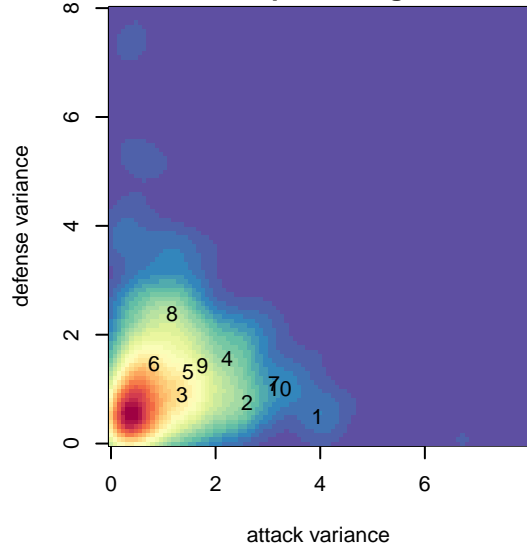

Gala FC A 1998B

Gala FC
 Marysville, WA
 B98 total strength=1622
 attack=23 defense=13
 fall league = PSPL Classic 1 U17
 notes= was Red B97; Kesim 2014–15

alt names used:
 GALA FC BU17
 Gala FC BU17 Gala Red
 GALA FC B98 GALA (WA)

Venues played:
 2015 Clash At the Border Gold/Silver HS
 2015 Crossfire Select BU17–18 Gold
 2015 Skagit Super Cup U17 Gold
 2015 PSPL Classic 1 U17
 2015 WA Cup HS Gold U17

**attack and defense variance (black dot)
relative to other teams
and top 10 in region**