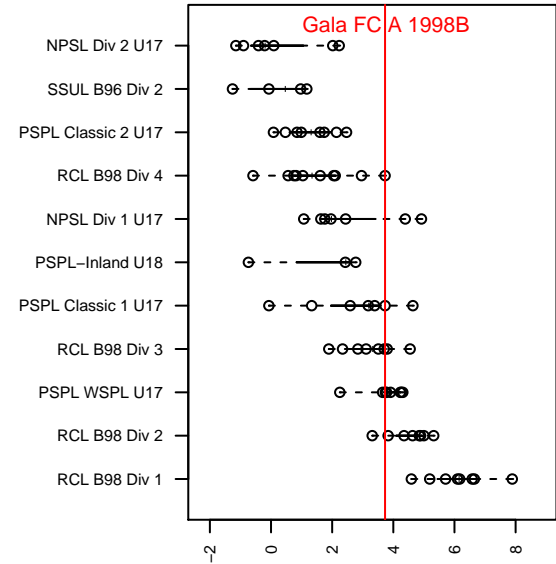

**attack and defense rating
relative to others at age
and all opponents in last 13 months**