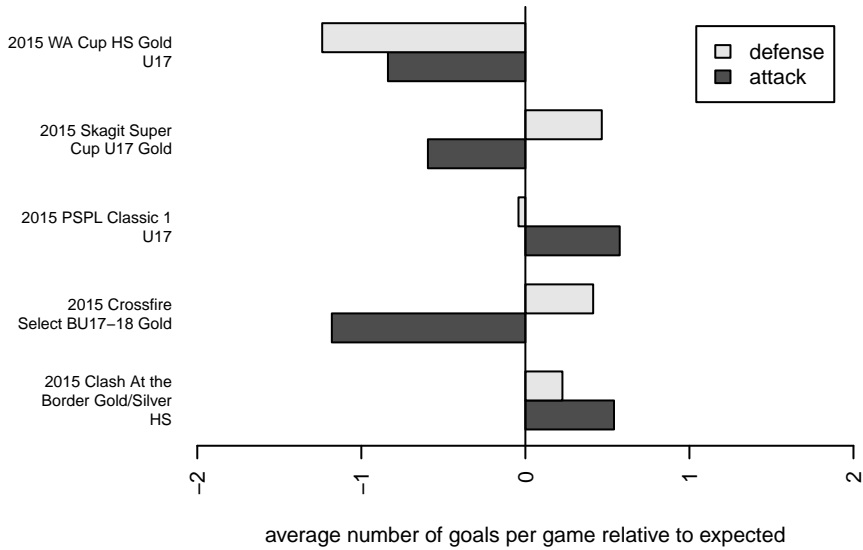

Performance relative to 13 month average