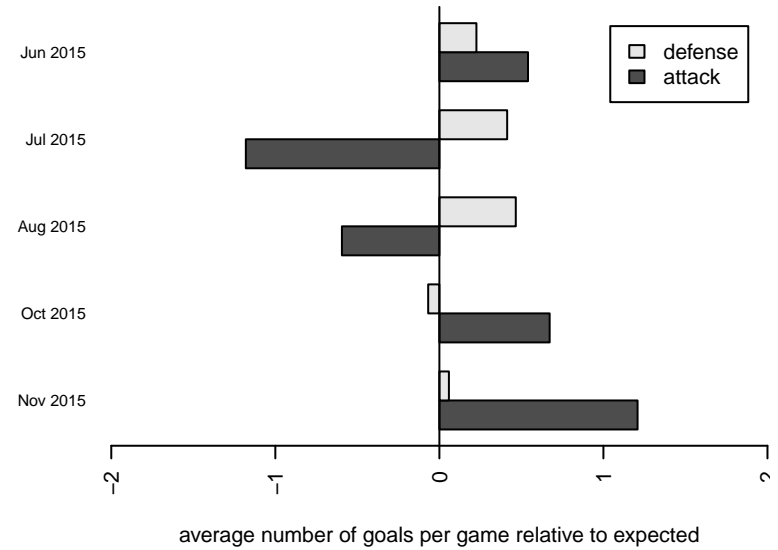

Performance relative to 13 month average