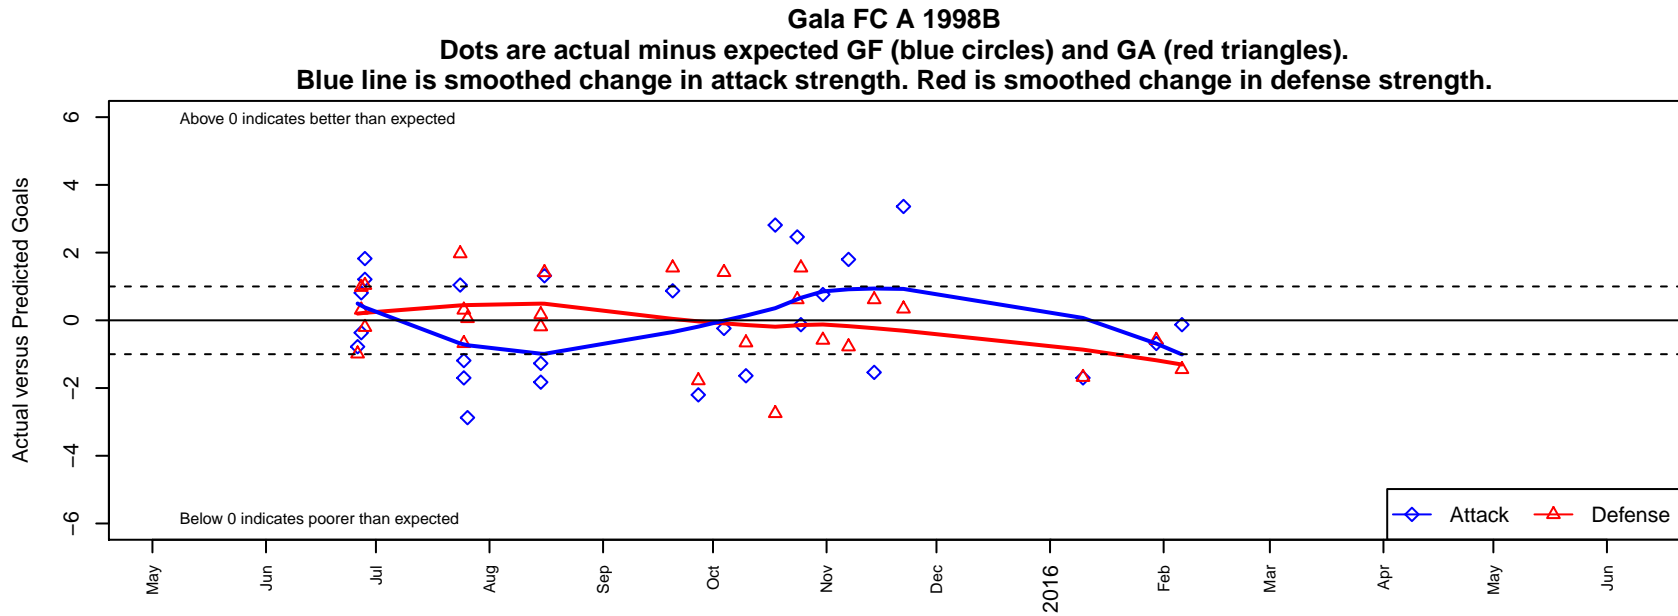

Gala FC A 1998B

Gala FC
 Marysville, WA
 B98 total strength=1622
 attack=23 defense=13
 fall league = PSPL Classic 1 U17
 notes= was Red B97; Kesim 2014–15

alt names used:
 GALA FC BU17
 Gala FC BU17 Gala Red
 GALA FC B98 GALA (WA)

Venues played:
 2015 Clash At the Border Gold/Silver HS
 2015 Crossfire Select BU17–18 Gold
 2015 Skagit Super Cup U17 Gold
 2015 PSPL Classic 1 U17
 2015 WA Cup HS Gold U17

**attack and defense variance (black dot)
relative to other teams
and top 10 in region**