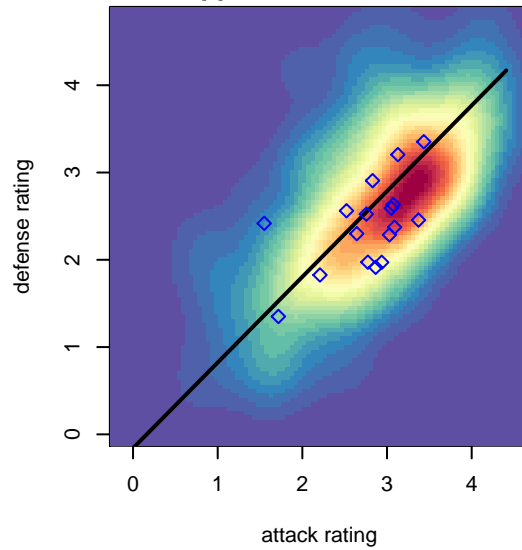

**attack and defense rating
relative to others at age
and all opponents in last 13 months**